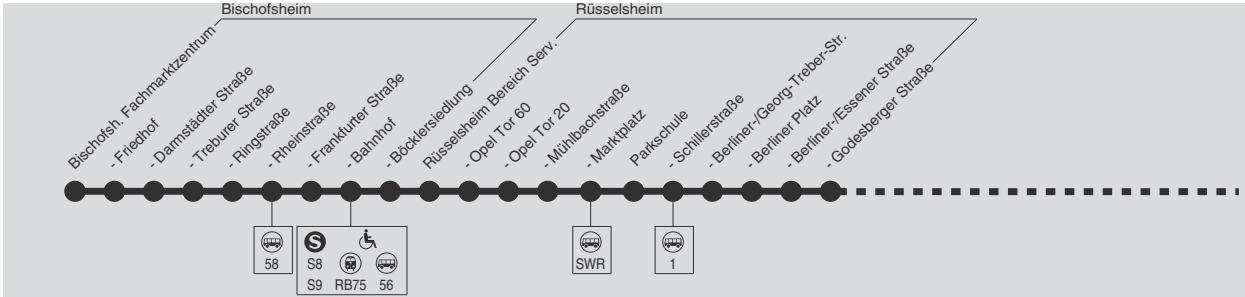

72

**Bischofsheim → Rüsselsheim → Raunheim →
Kelsterbach → Frankfurt Flughafen Terminal 1**

Verkehrsmanagementzentrale der LNVG Kreis Groß-Gerau, Tel.: (0 61 52) 93 27-10

Am 24.12. und 31.12. Verkehr wie Samstag.